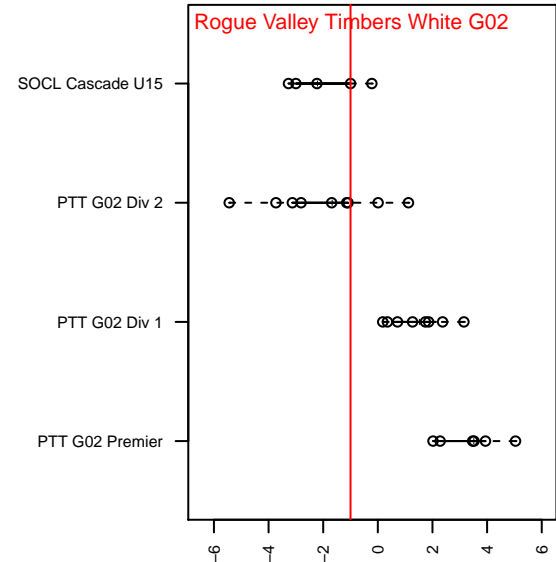

Rogue Valley Timbers White G02

Rogue Valley SC
Medford, OR
G02 total strength=1097
attack=2.72 defense=2.88
fall league = SOCL Cascade U15

alt names used:
RVT 02G White

Venues played:
2016 SOCL Cascade U15

**attack and defense variance (black dot)
relative to other teams
and top 10 in region**

**attack and defense rating
relative to others at age
and all opponents in last 13 months**

Performance relative to 13 month average