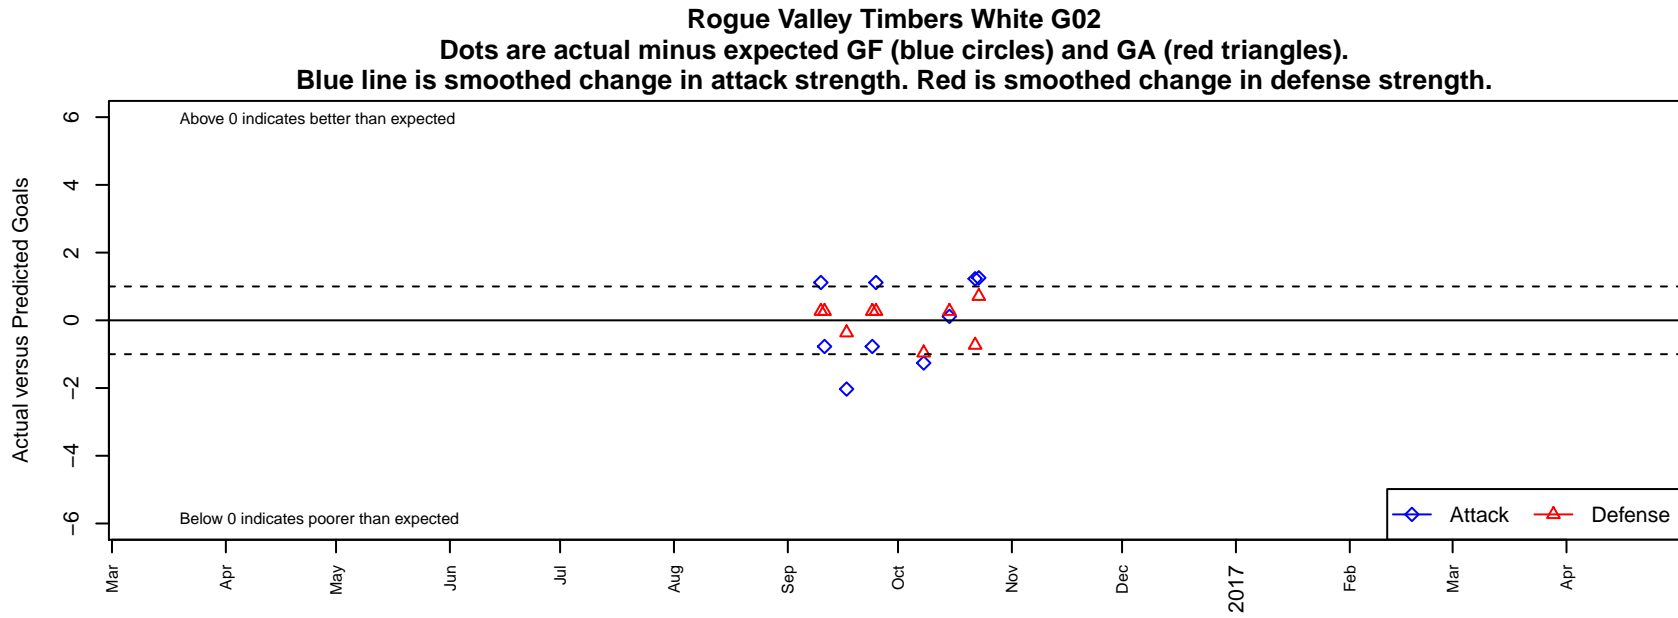

Rogue Valley Timbers White G02

Rogue Valley SC
Medford, OR
G02 total strength=1097
attack=2.72 defense=2.88
fall league = SOCL Cascade U15

alt names used:
RVT 02G White

Venues played:
2016 SOCL Cascade U15

**attack and defense variance (black dot)
relative to other teams
and top 10 in region**

**attack and defense rating
relative to others at age
and all opponents in last 13 months**

Performance relative to 13 month average